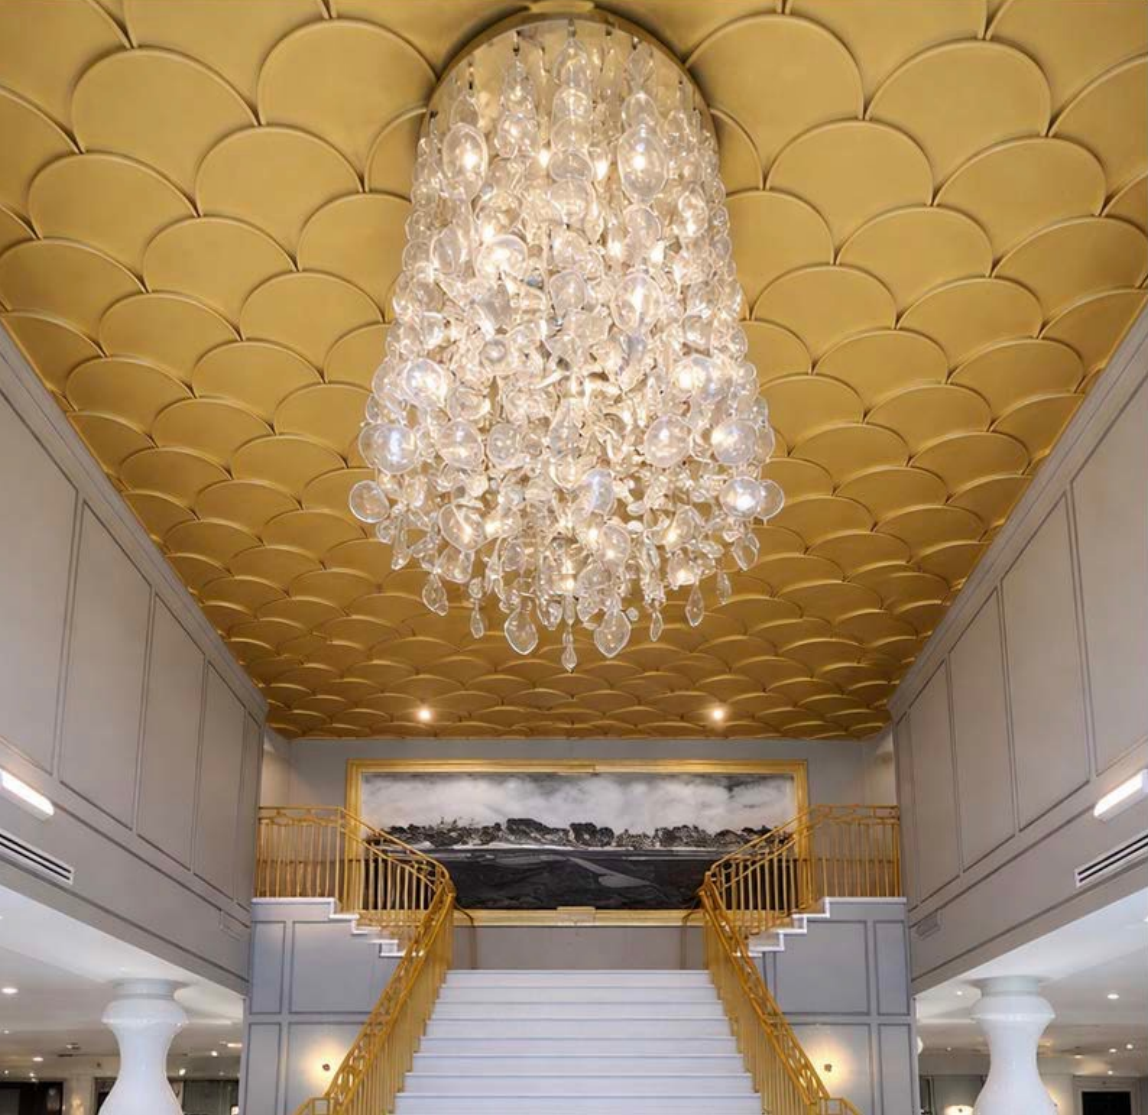

CENTURY

LIGHTING | ART | DESIGN

joekrauslighting 

301-537-5808

joe@joekrauslighting.com

www.joekrauslighting.com

The Emory at Nashville Yards

Renaissance - St. Augustine, FL